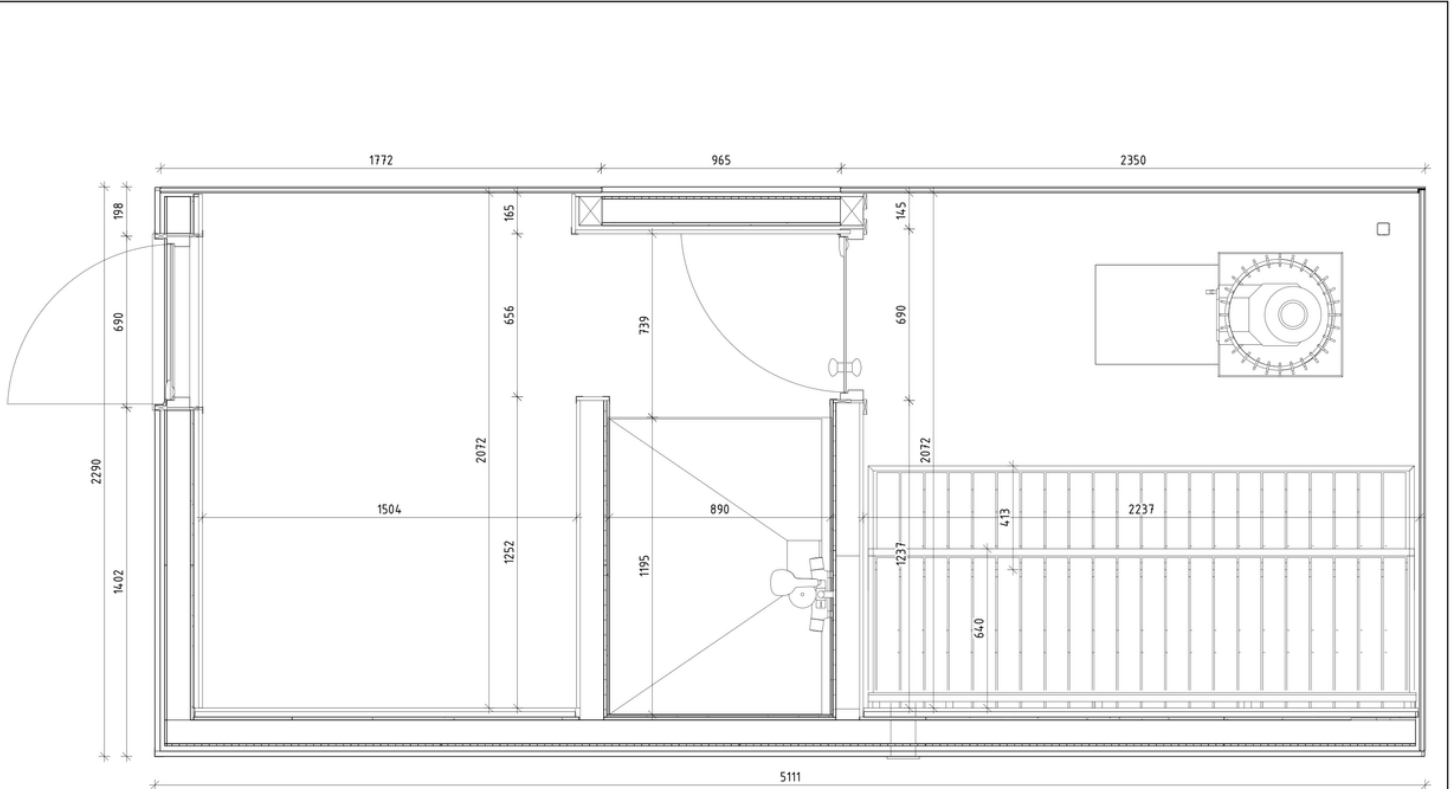

GLASS SAUNA KAROLINA

AHJA | KLAASSAUN

Always there. Always together.

3-room sauna with an anteroom and shower room. There are wooden walls on both sides of the shower room for privacy. With this setup, sauna visitors have a 180-degree view. Upon request, it is possible to order a separate terrace panel in front of the sauna.

TEHCNICAL INFORMATION:

EXTERNAL DIMENSIONS:	Length 5110 mm, width 2300 mm, height 2510 mm
SAUNA:	Length 2240 mm, width 2070 mm, height 2100 mm
ANTEROOM:	Length 1500 mm, width 2070 mm, height 2100 mm
SHOWER ROOM:	Length 900 mm, width 1200 mm, height 2100 mm
SAUNA ROOM:	We estimated it to accommodate 3-5 people.
LIGHTNING:	Inside and outside LED lights. In the sauna room, it is possible to use lighting on the ceiling, and behind the benches (below).
VENTILATION:	Intermittent extract fan.
HEATER:	Electric or wood-burning. The electric heater can be controlled with a smartphone app.
GLASS PANELS:	Both interior and exterior glass is 6 mm, hardened. The glasses are available in three shades – bronze, grey, and clear.
INTERIOR & EXTERIOR FINISH:	According to customer. Essentially the entire selection available in stores.